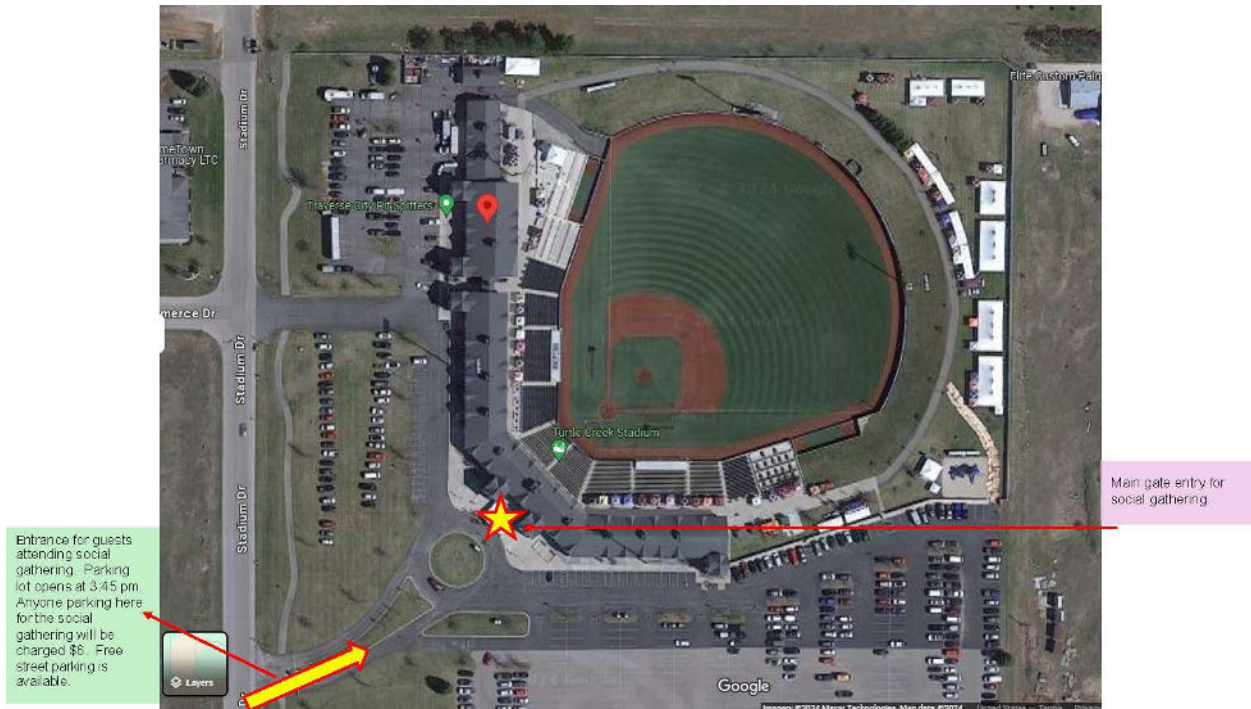

NORTHWEST REGIONAL AIRPORT AUTHORITY
NOTICE OF
ANNUAL BOARD AND STAFF TEAM BUILDING RETREAT/SOCIAL GATHERING
July 17, 2024
4:30 PM – 10:00 PM

Location: **Turtle Creek Stadium, 333 Stadium Dr, Traverse City, MI 49685**

Location: Turtle Creek Stadium as Noted*

- A. Social gathering of the Board for team-building activity.

*

The Northwest Regional Airport Authority will provide necessary reasonable auxiliary aids and services, such as signers for the hearing impaired, to individuals with disabilities at the meeting upon three days' notice to the NRAA. Individuals with disabilities requiring auxiliary aids or services should contact the Northwest Regional Airport Authority by emailing, writing or calling the following: